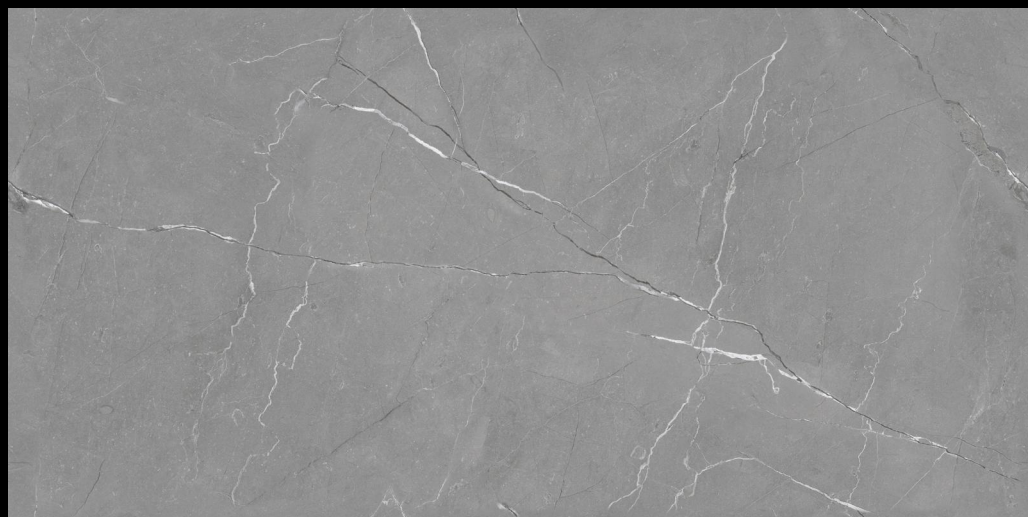

CARDOSO DARK GREY