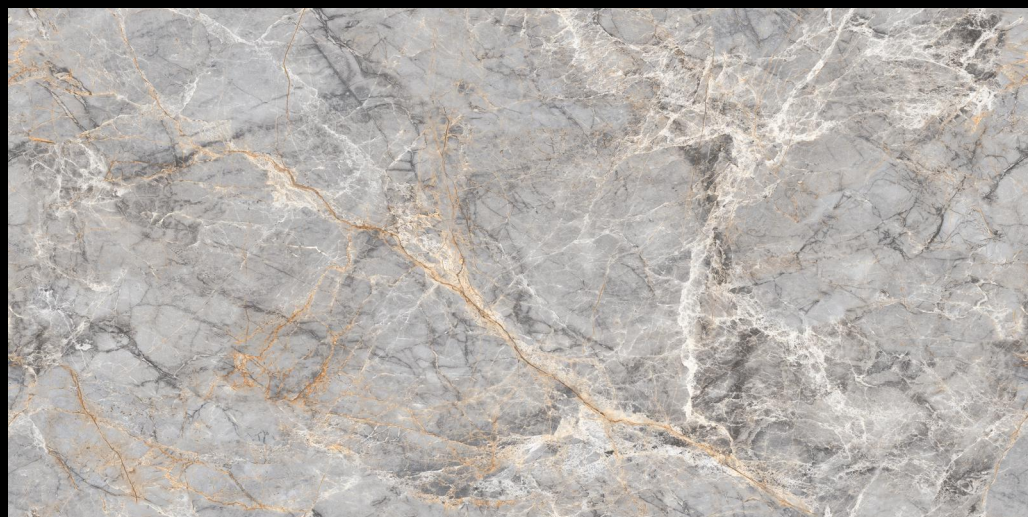

IMPIO
CARVING COLLECTION

600x
1200mm

ROMA IMPERIALE GREY