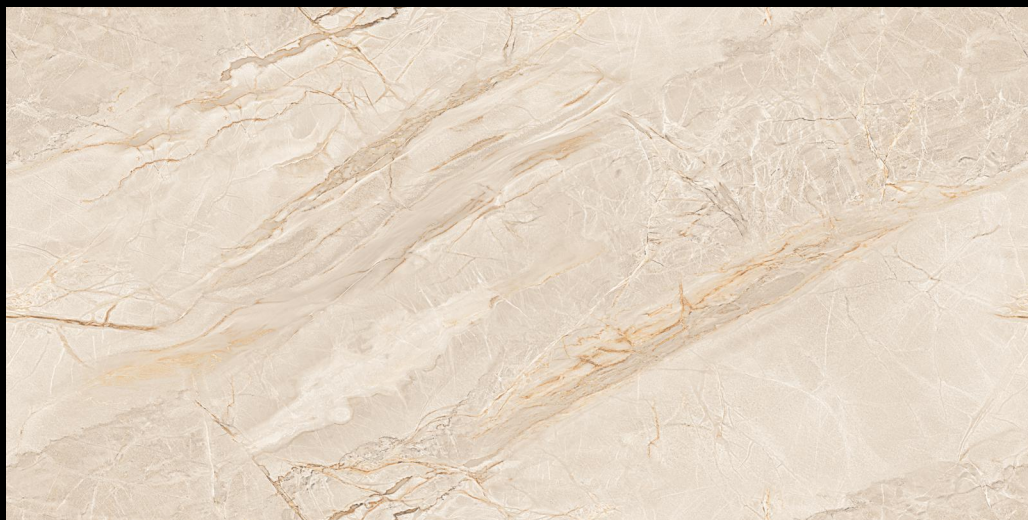

SOVERAIA IVORY