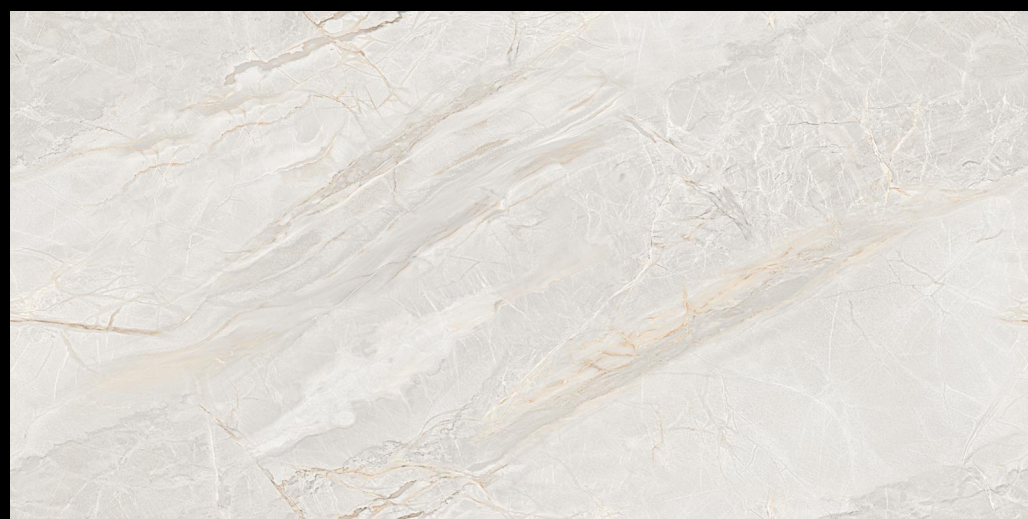

4
Faces

Endless
Carving
Finish

IMPIO
CARVING COLLECTION

600x
1200mm

IMPIO
CARVING COLLECTION

600x
1200mm

SOVERAIA WHITE

4
Faces