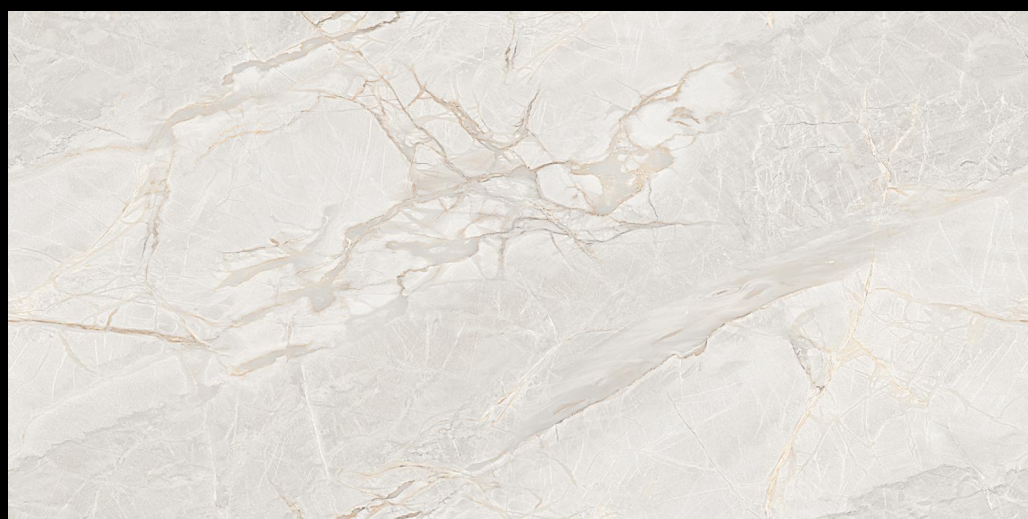

4
Faces

Endless
Carving
Finish

IMPIO
CARVING COLLECTION

600x
1200mm

IMPIO
CARVING COLLECTION

600x
1200mm

SOVERAIA WHITE

4
Faces