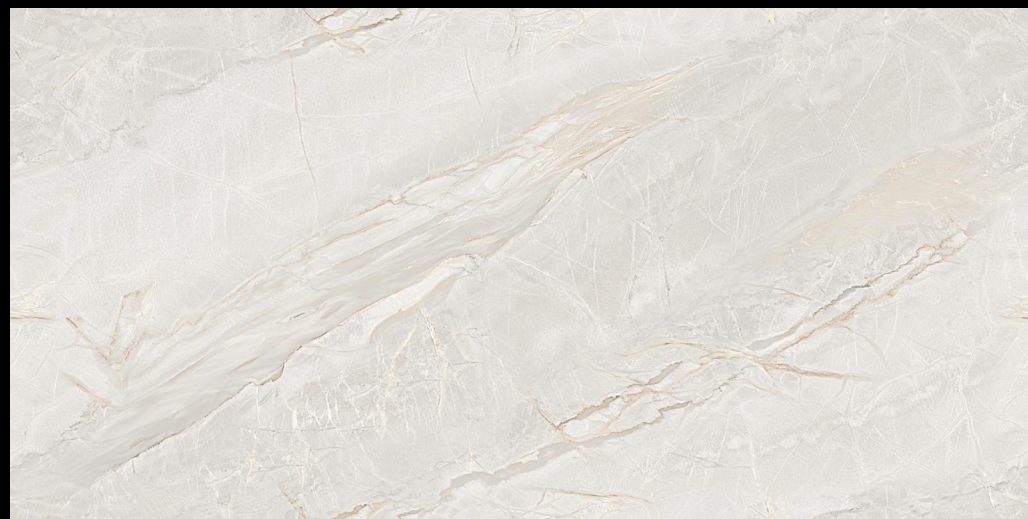

4
Faces

Endless
Carving
Finish

IMPIO
CARVING COLLECTION

600x
1200mm

IMPIO
CARVING COLLECTION

600x
1200mm

SOVERAIA WHITE

4
Faces