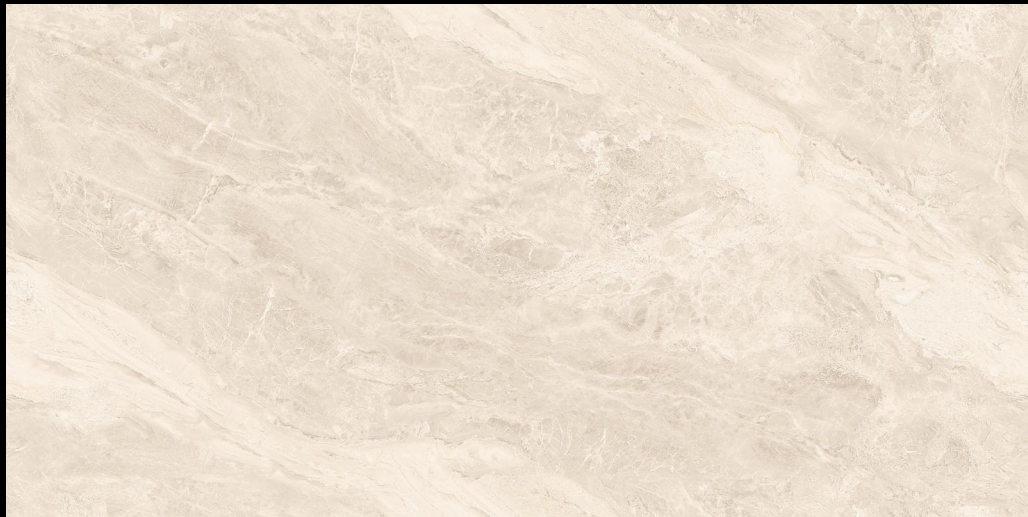

IMPIO
CARVING COLLECTION

600x
1200mm

CIELLO BROWN