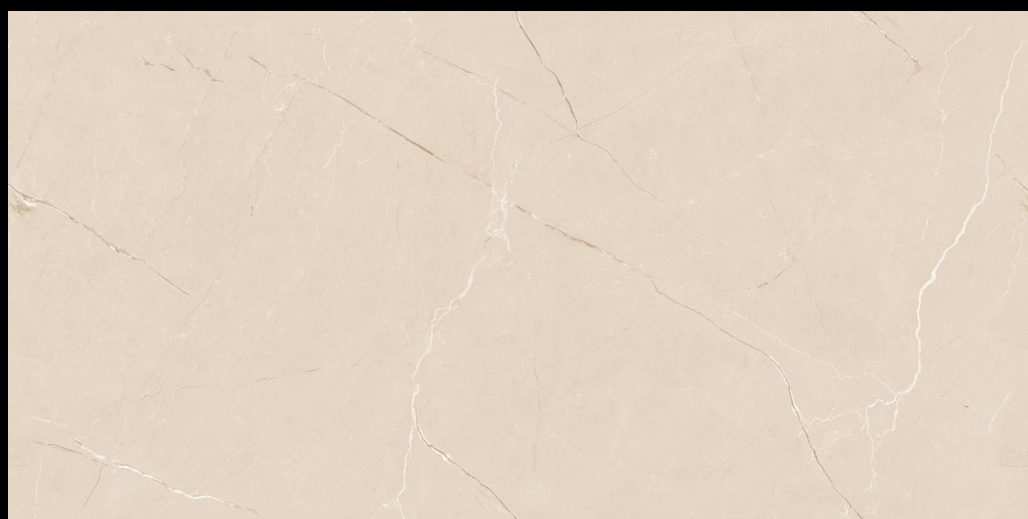

CARDOSO IVORY