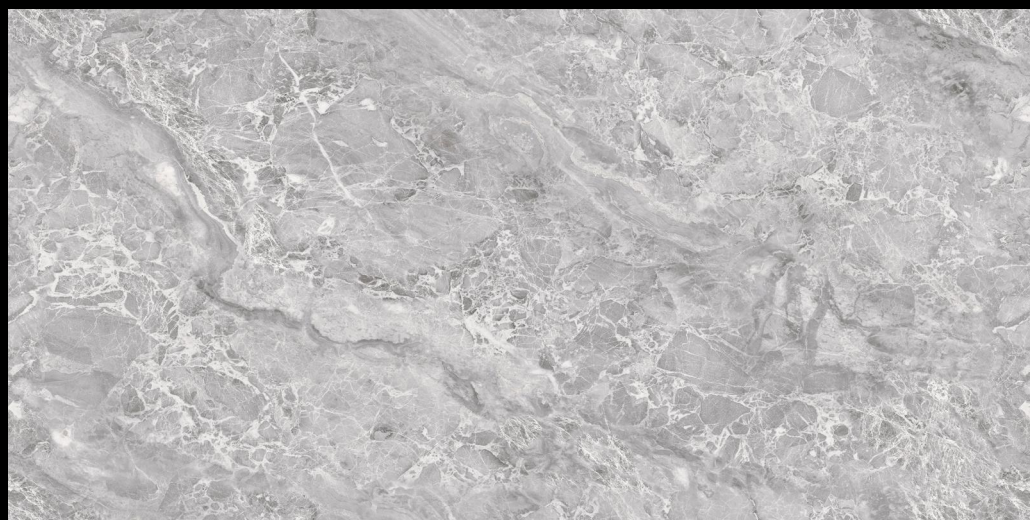

OROBICO LIGHT GREY

4
Faces

Endless
Carving
Finish

IMPIO
CARVING COLLECTION

600x
1200mm

IMPIO
CARVING COLLECTION

600x
1200mm

OROBICO DARK GREY