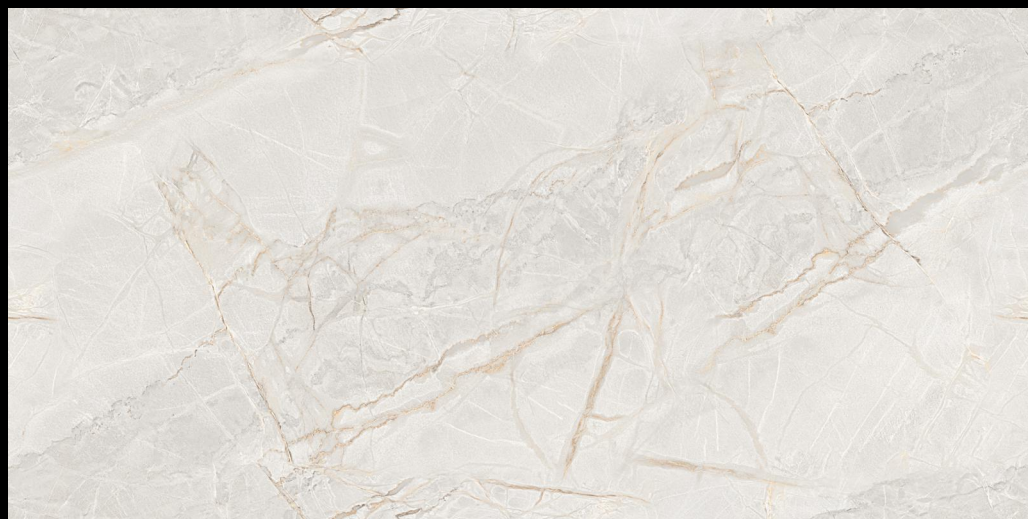

4
Faces

Endless
Carving
Finish

IMPIO
CARVING COLLECTION

600x
1200mm

IMPIO
CARVING COLLECTION

600x
1200mm

SOVERAIA WHITE

4
Faces