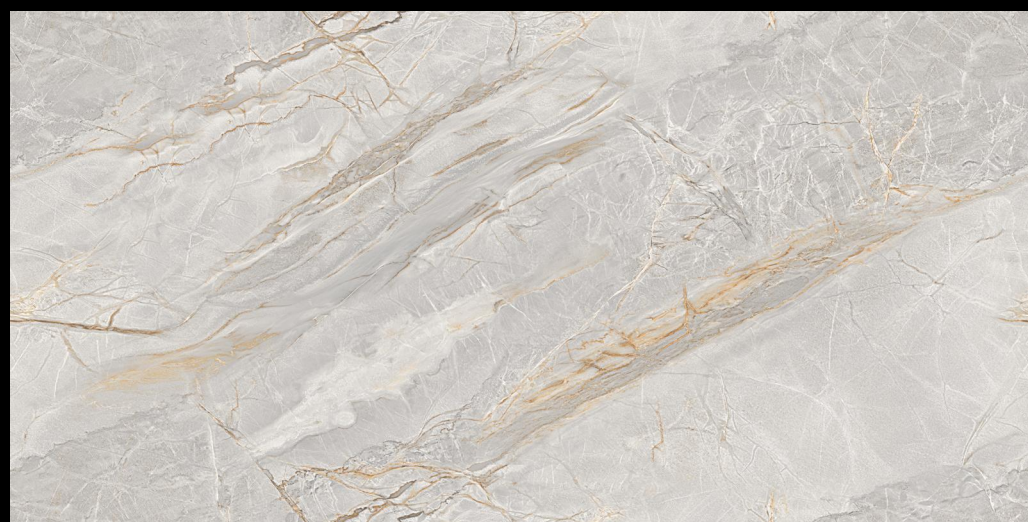

SOVERAIA IVORY

4
Faces

Endless
Carving
Finish

IMPIO
CARVING COLLECTION

600x
1200mm

IMPIO
CARVING COLLECTION

600x
1200mm

SOVERAIA GREY