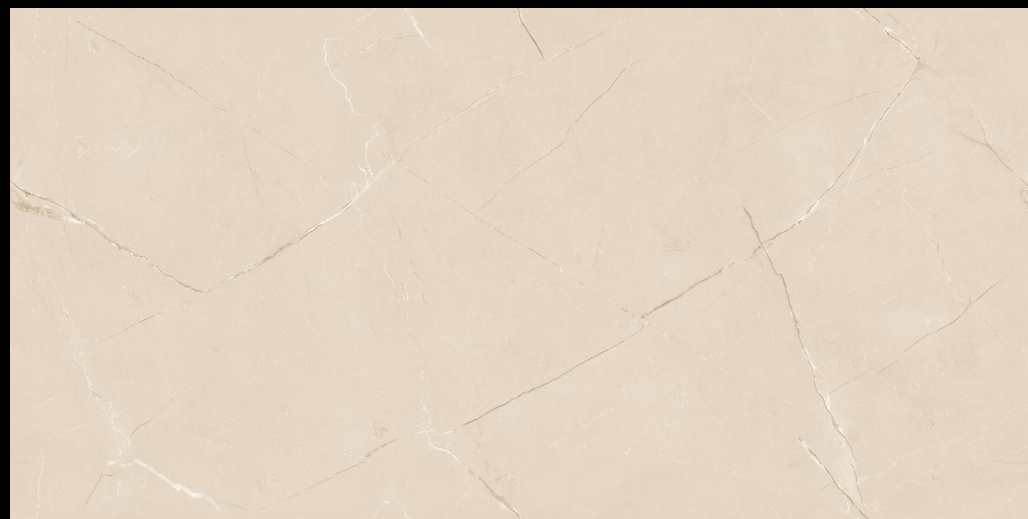

CARDOSO IVORY