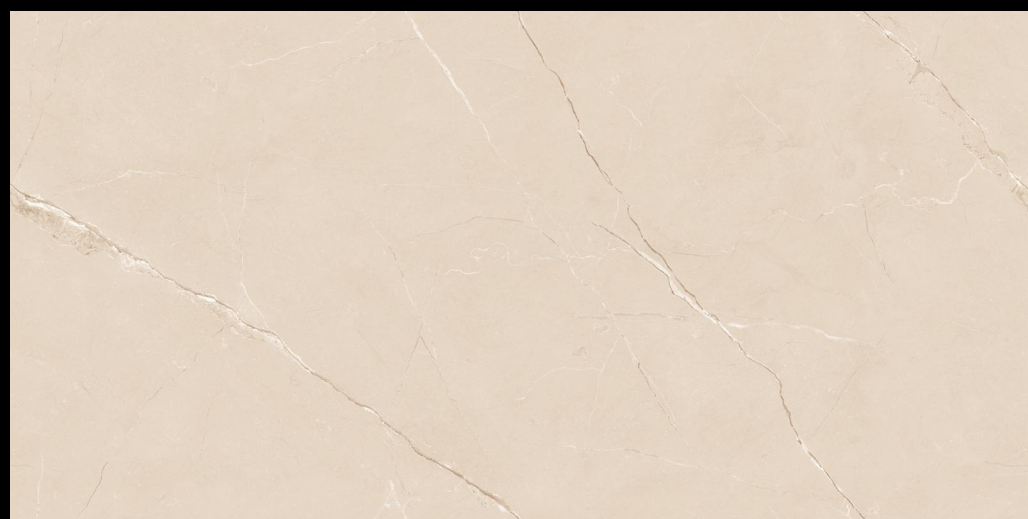

CARDOSO IVORY