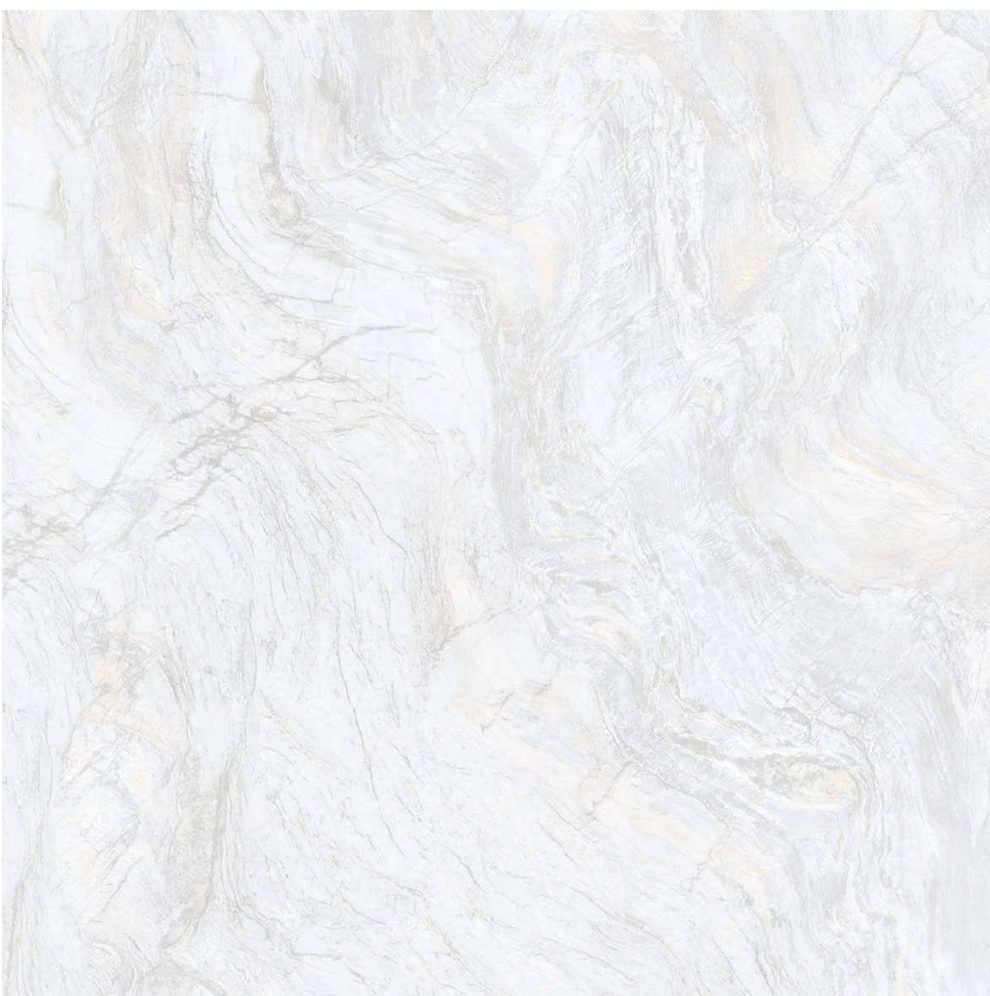

GLOSSY

COLLECTION

9017

— FINISH :
POLISHED

— SIZE :
600X600MM

9018

— FINISH :
POLISHED

— SIZE :
600X600MM