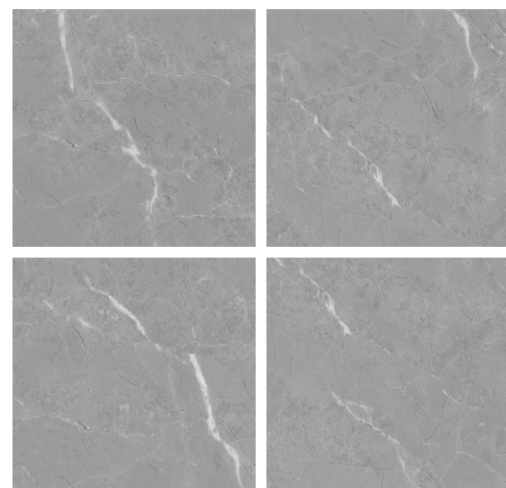

GLOSSY

COLLECTION

9005

FINISH :
POLISHED

SIZE :
600X600MM

9006

FINISH :
POLISHED

SIZE :
600X600MM