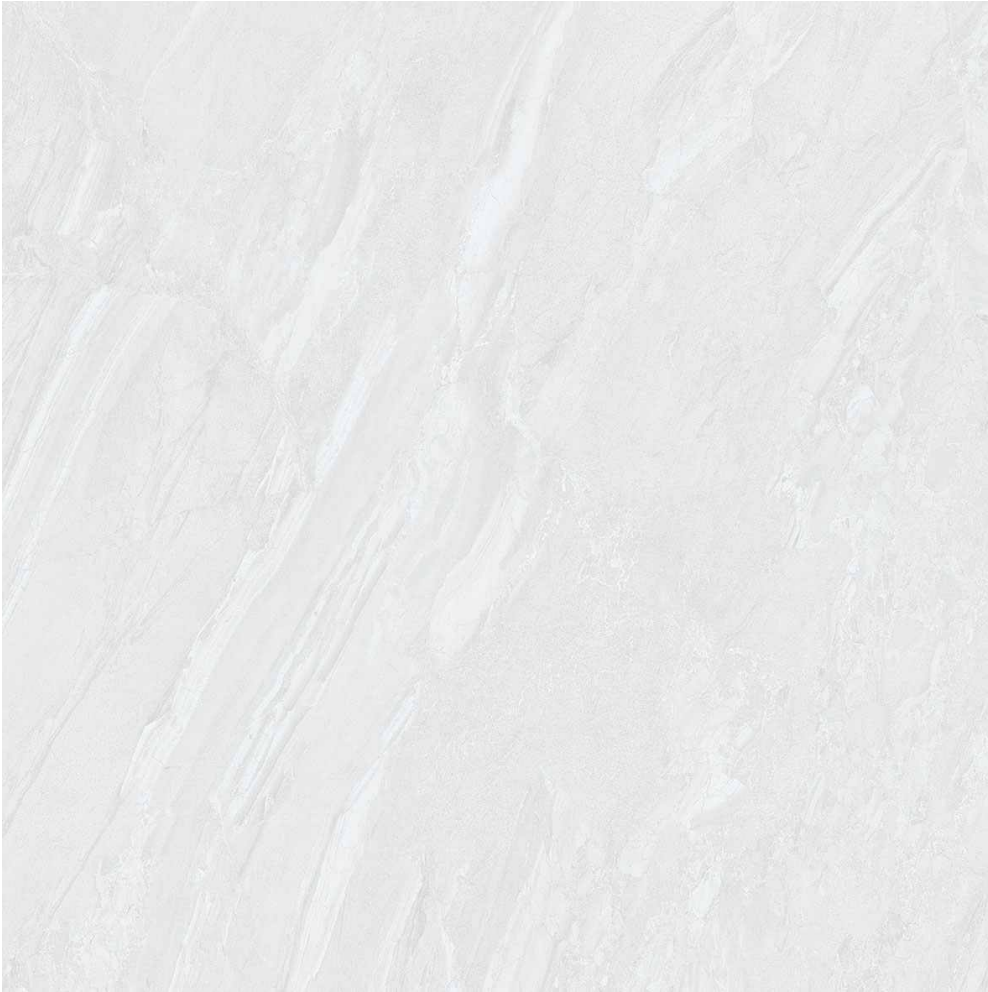

— FINISH :
POLISHED

— SIZE :
600X600MM

GLOSSY
COLLECTION

600x
600mm

Polished
Finish

9021

GLOSSY

COLLECTION