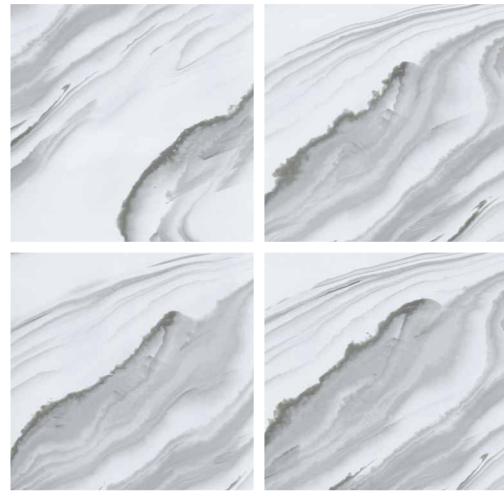

9011

FINISH :
POLISHED

SIZE :
600X600MM