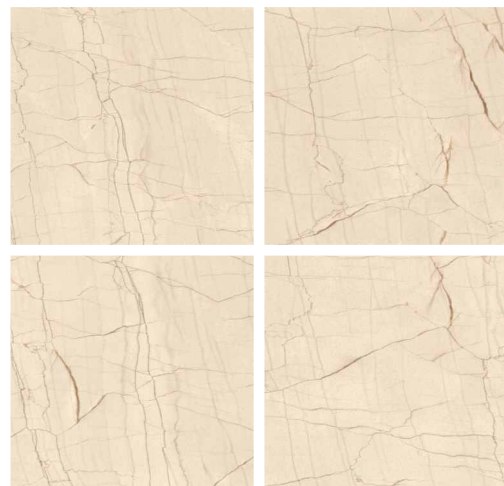

GLOSSY

COLLECTION

9013

— FINISH :
POLISHED

— SIZE :
600X600MM

9014

— FINISH :
POLISHED

— SIZE :
600X600MM