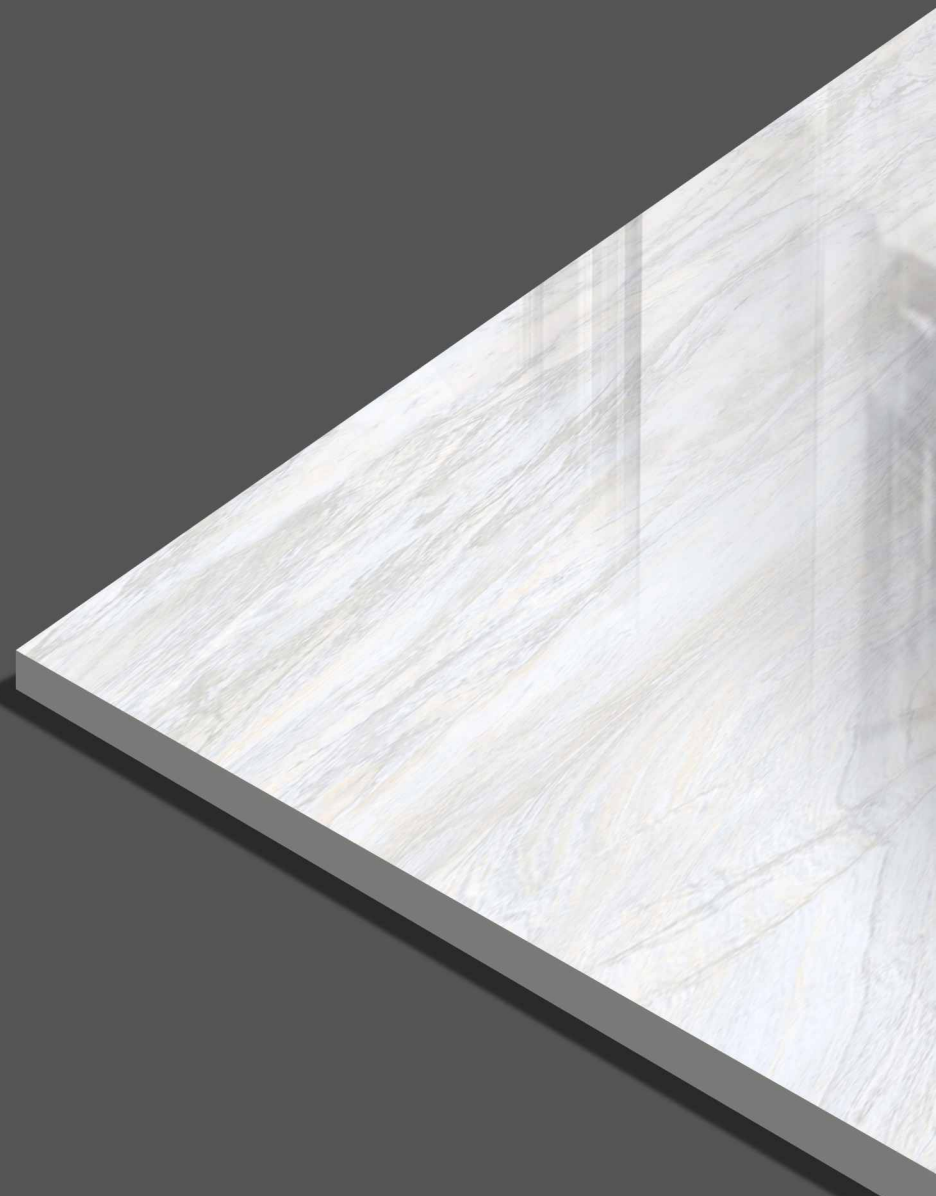

Applications

RESIDENTIAL

HOTELS

RESTAURANT

GARDEN & POOL

OFFICE

SHOPS

MALLS

AIRPORTS

PUBLIC SPACES